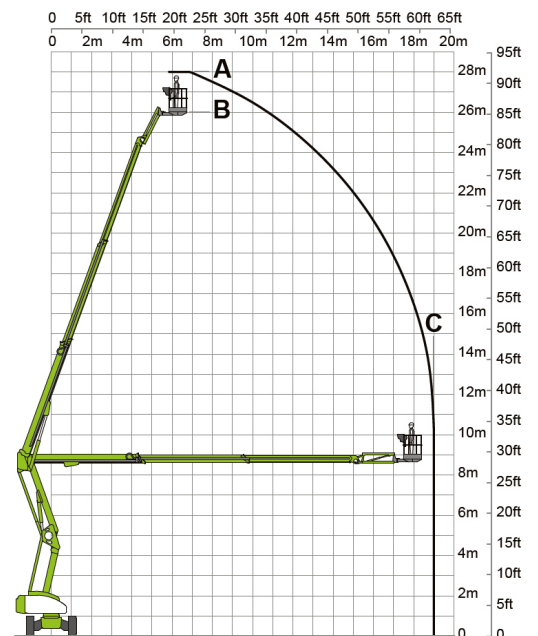

Neue Arbeitsbühne - machine neuve - new vehicle - veicolo nuovo

	Niftylift		9.28 m
Type	HR28 Hybrid 4x4		2.49 m
SN°	n/a		2.70 m
Year	n/a		Diesel Kubota
h	n/a		14.65 t
	28 m		230 V / 72 V
	19 m		4WD / 2WS
	2.40 m x 0.90 m		Hybrid (Battery & Diesel)
	180°		
	280 kg		