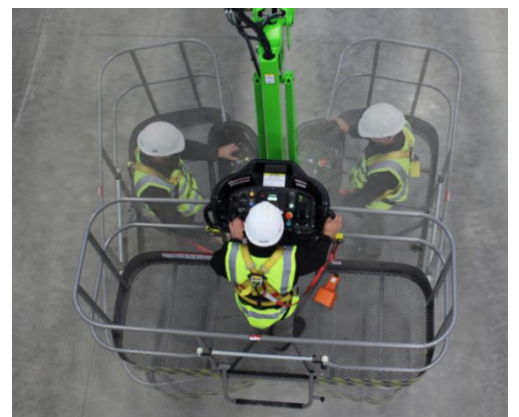

Olivier Wolf ☎ +41 79 690 7706 ✉ owolf@skyworkertrade.ch